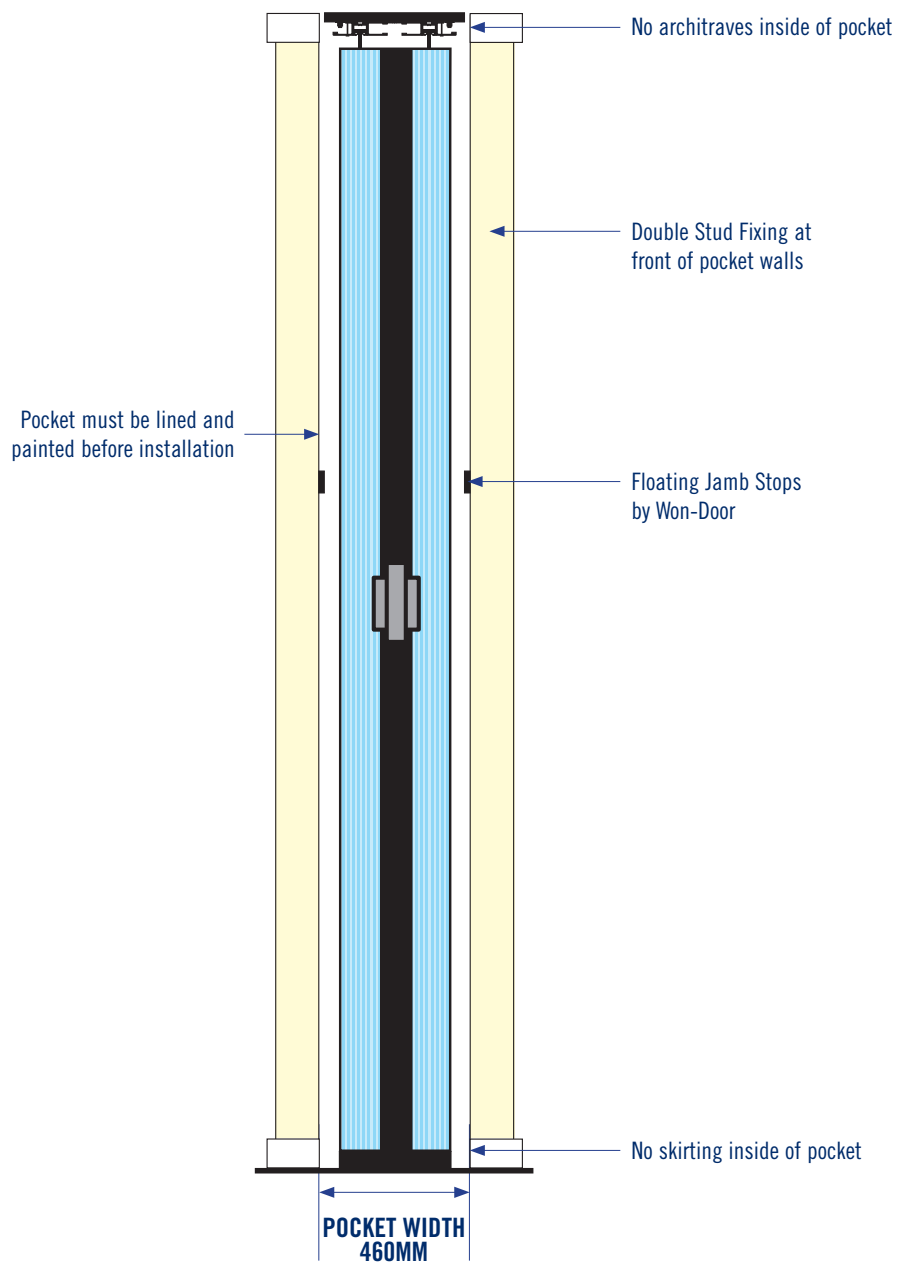

DuraSound

**STORAGE POCKET - Straight door,
Manual Operation** (Over 3.4m high, Max 6m high)

with Stabilizer Bar

PLAN VIEW

FRONT ELEVATION

For further details contact:

Won-Door Australia Pty Ltd.
Won-Door New Zealand Ltd.