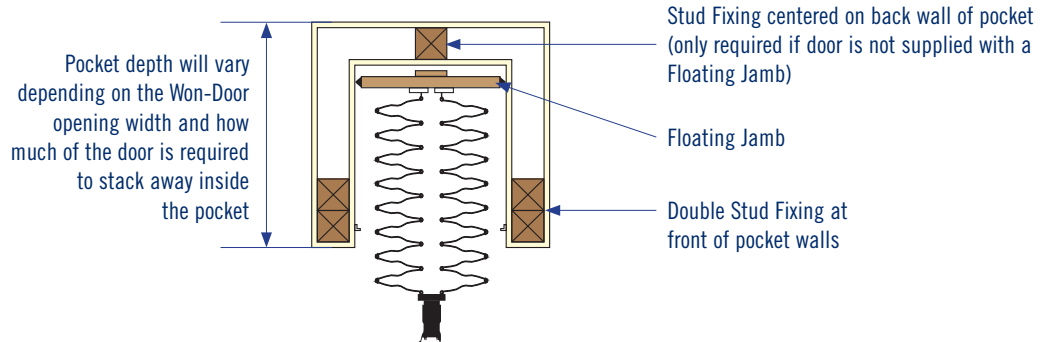

DuraSound

**STORAGE POCKET - Straight door,
Manual Operation** (Over 3.4m high, Max 6m high)

with Stabilizer Bar

PLAN VIEW

FRONT ELEVATION

For further details contact:

Won-Door Australia Pty Ltd.
Won-Door New Zealand Ltd.